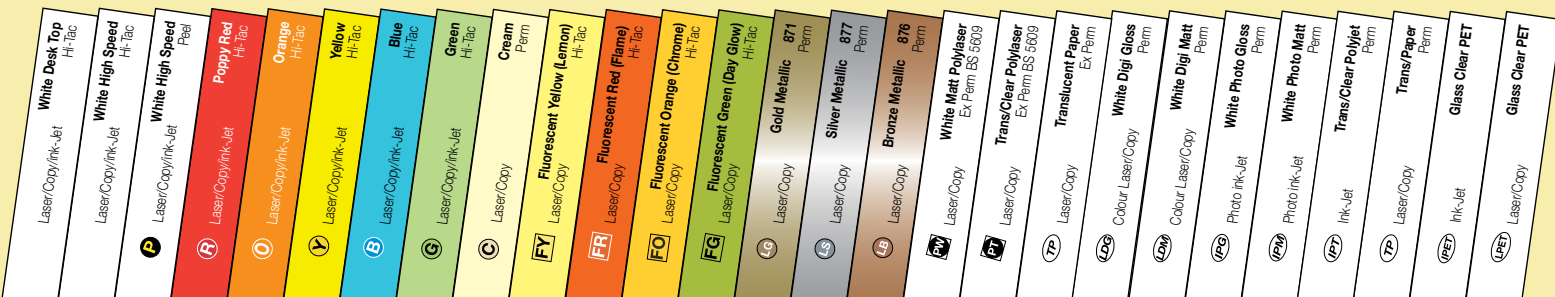

Laser Copy Jet

All available in White/Perm

Symbols show materials and

COLOURS EX STOCK

Many more sizes & colours

are available to order

*Avery and the ***Avery Product** codes ie., (***L7163**) are Trademarks **AVERY DENNISON CORPORATION**
Euro Label products are **"NOT MADE or ENDORSED"** by the **AVERY DENNISON GROUP.**

We use the ***AVERY** Product Codes i.e., (***L7163**) because these codes refer to size formats that are found to most common software packages. We have listed the ***Avery** codes together with our own **EURO LABEL** codes to provide you with an easy reference to their template and our **EURO LABEL** compatible Format / Size.

All trademarks are acknowledged.

THESE ARE NOT THE EXACT COLOURS. ASK FOR SAMPLES.